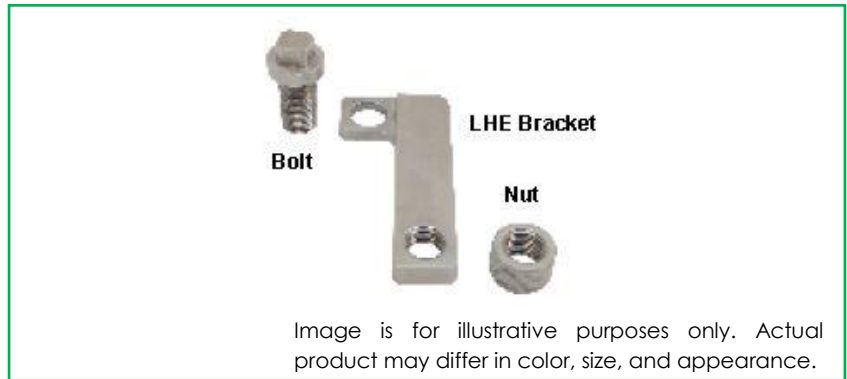

MEDISCA[®]
YOUR TRUSTED PARTNER IN COMPOUNDING

PRODUCT NO.: 6217

LIFTING HANDLE EXTENSION

For Profiller 3700 Capsule Machine

DESCRIPTION: This extension helps to move the lifting handle, of the Profiller 3700 capsule machine, closer to the operator. This makes it easy to lock the capsules when used under a hood. It also modifies the reach distance to separate or lock the capsules reducing the level of discomfort to the operator.

Included in Kit: LHE Bracket (1), Bolt (1), Nut (1)

Required: A 17 mm wrench is required for installation